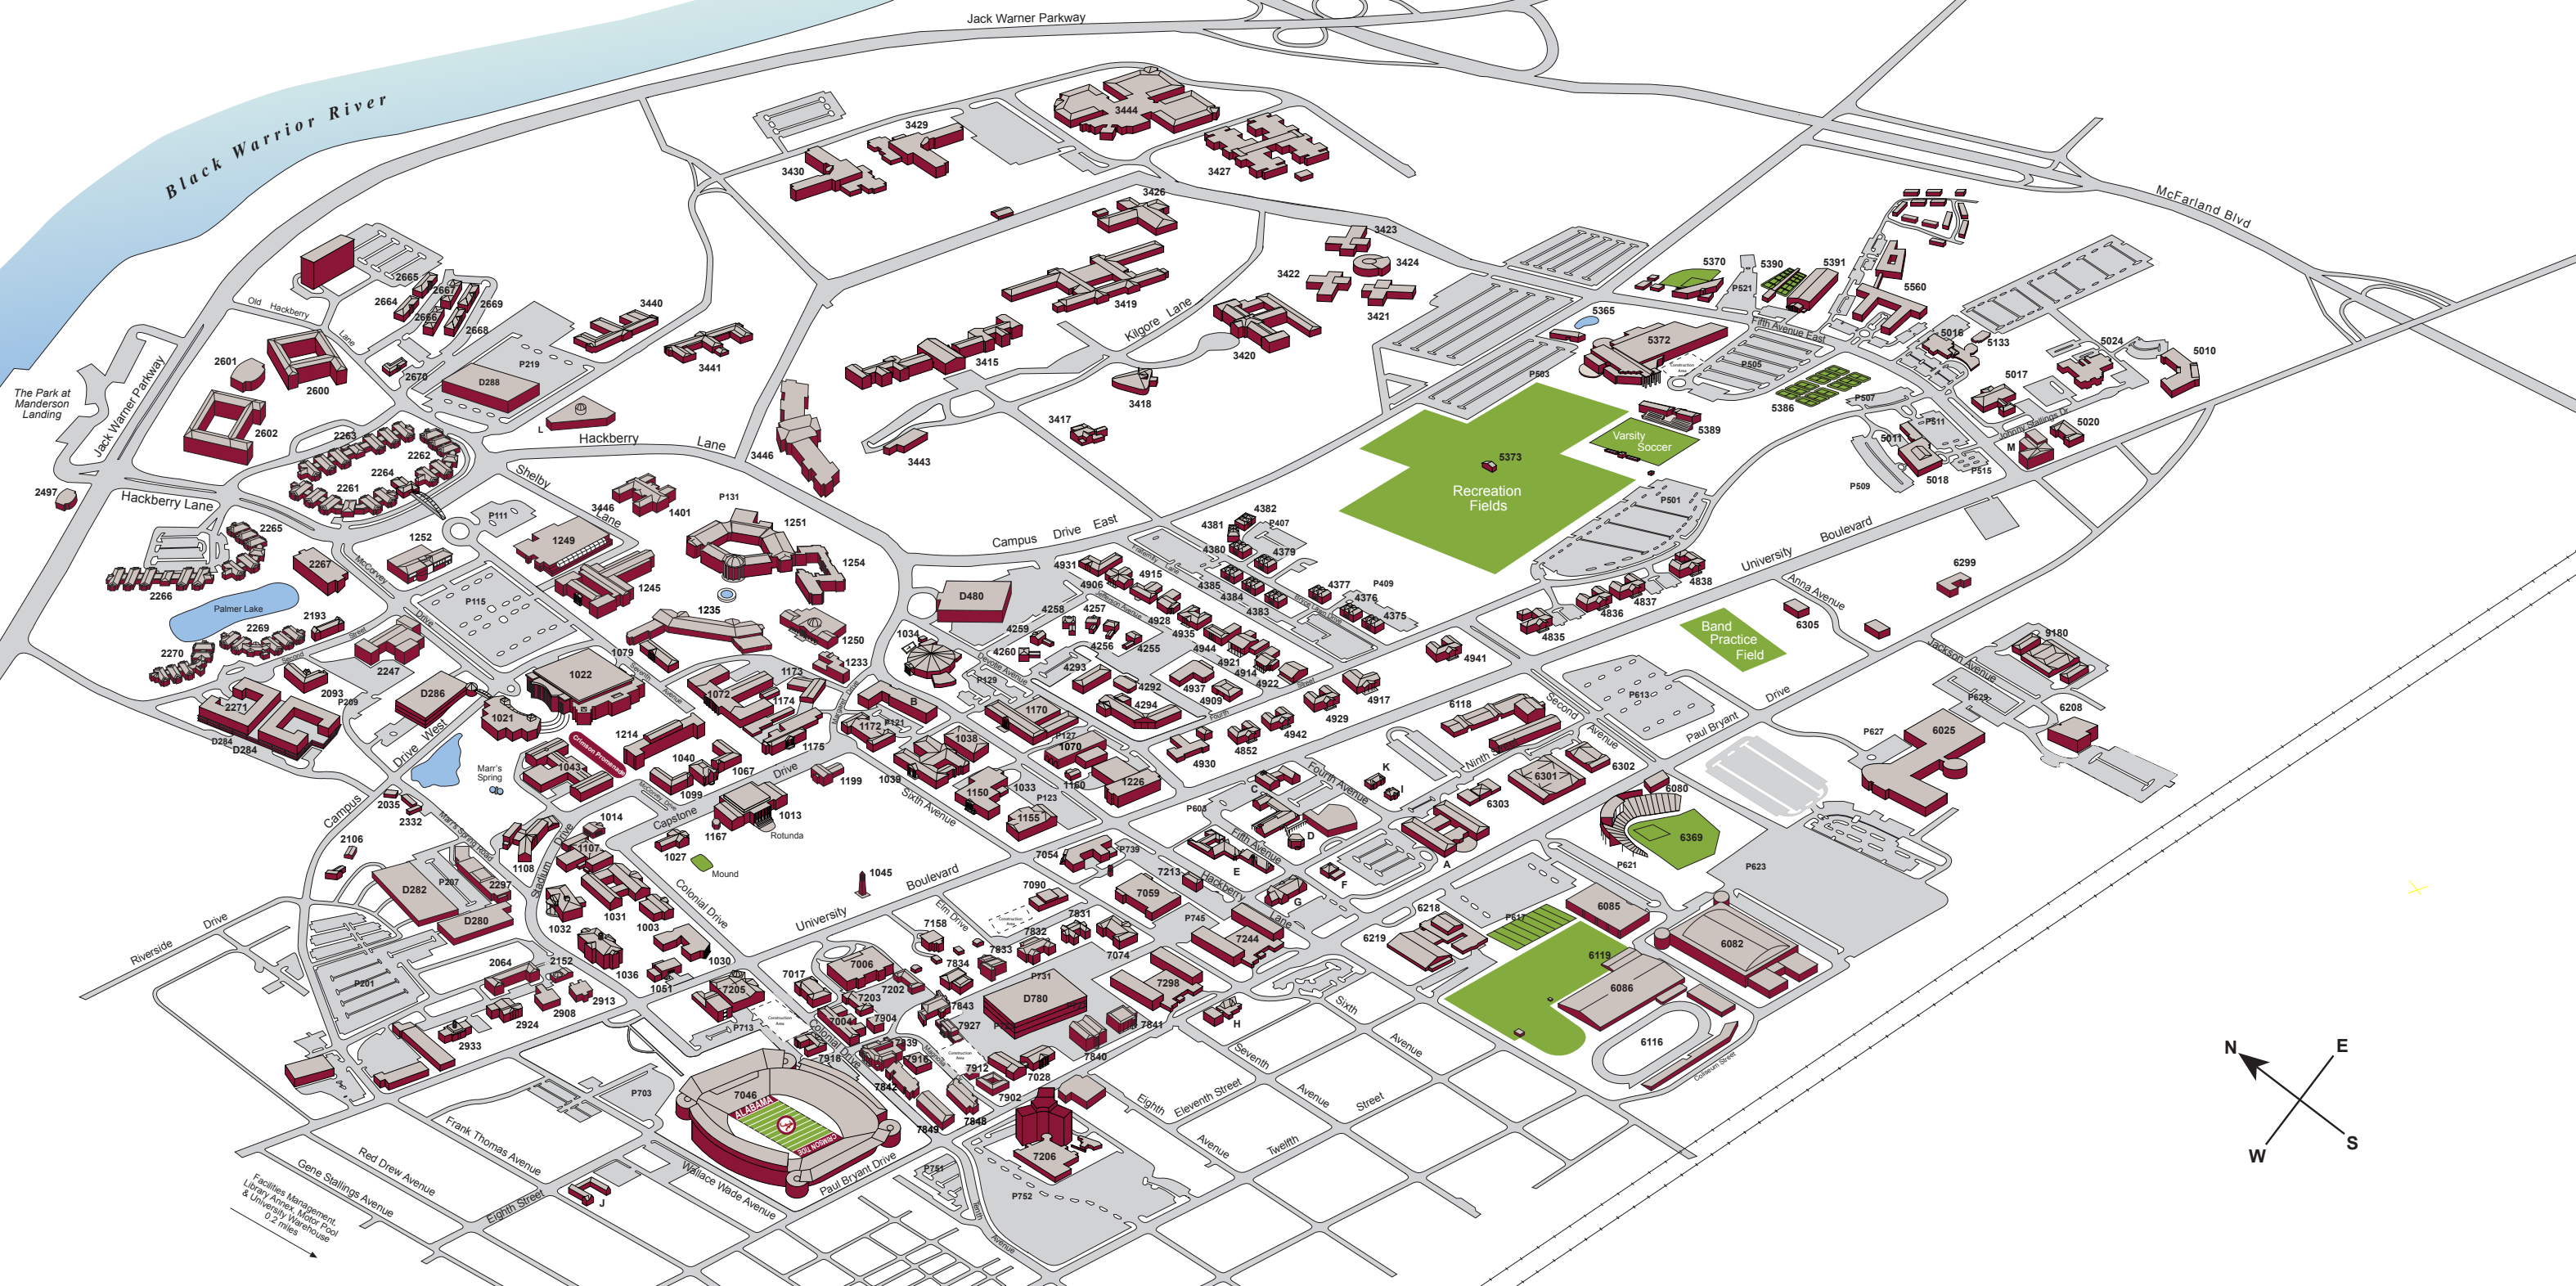

# THE UNIVERSITY OF ALABAMA

Facilities Management,  
Library Annex, Motor Pool  
& University Warehouse  
0.2 miles